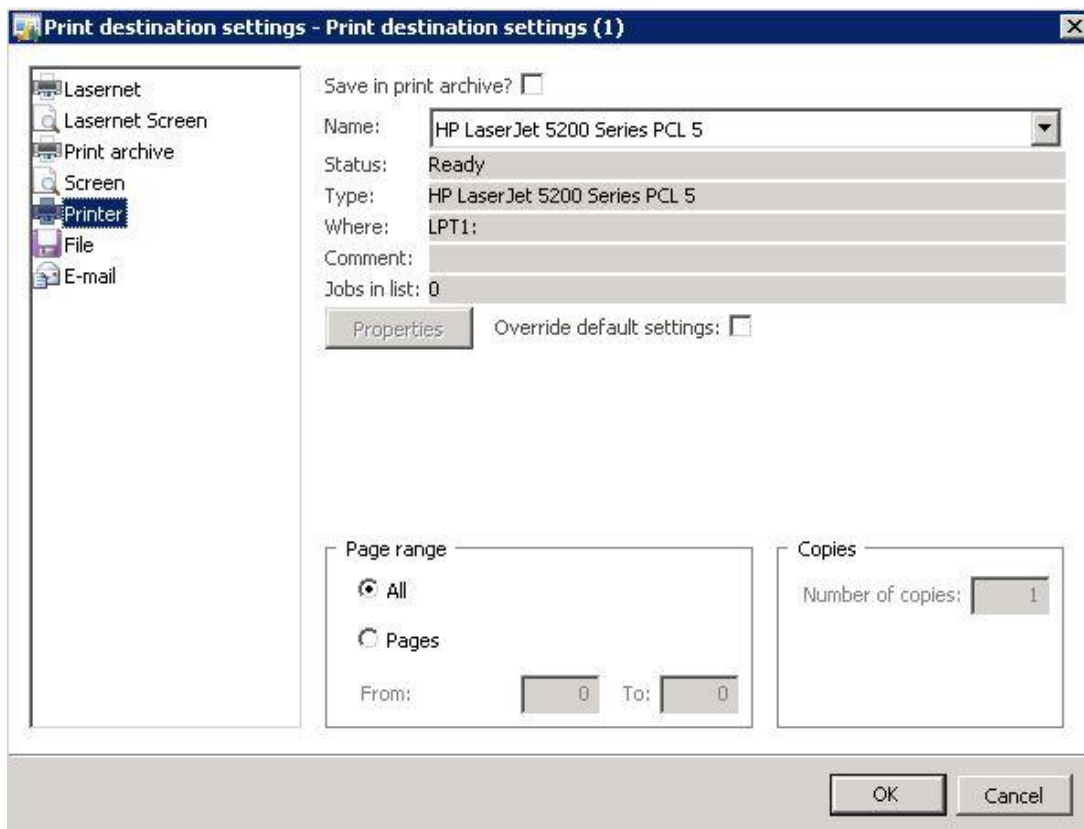

Resolution

Please follow these steps to resolve the error:

1. Within **Printer setup**, select the standard AX **Printer** option, and within **Name**, select a **non-Lasernet** printer.
2. Select **Lasernet** or **Lasernet Screen** and then print the document by pressing **Ok**.

If the report is a query, you may not see the standard AX print destination options. In this case, please follow the next solution in this article.

In the picture below we have selected an HP printer:

If the issue persists or if you do not have the option to select the standard AX **Printer** option, check the default printer within **Windows**.

Go to **Control Panel > All Control Panel Items > Devices and Printers** and set a non-Lasernet printer as the default printer.

In the picture below we selected an HP printer, not Lasernet Print Capture or Lasernet Reference Printer: